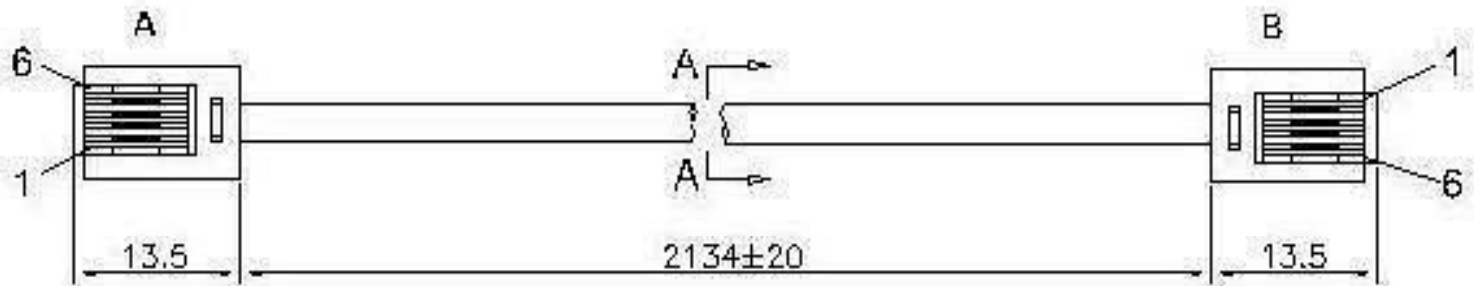

6P4C BLACK (REVERSE),

6P4C 3u" PLUG

6P4C 3u" PLUG

PIN ASSIGNMENT

COLOR	A	B
BLACK	2	5
RED	3	4
GREEN	4	3
YELLOW	5	2